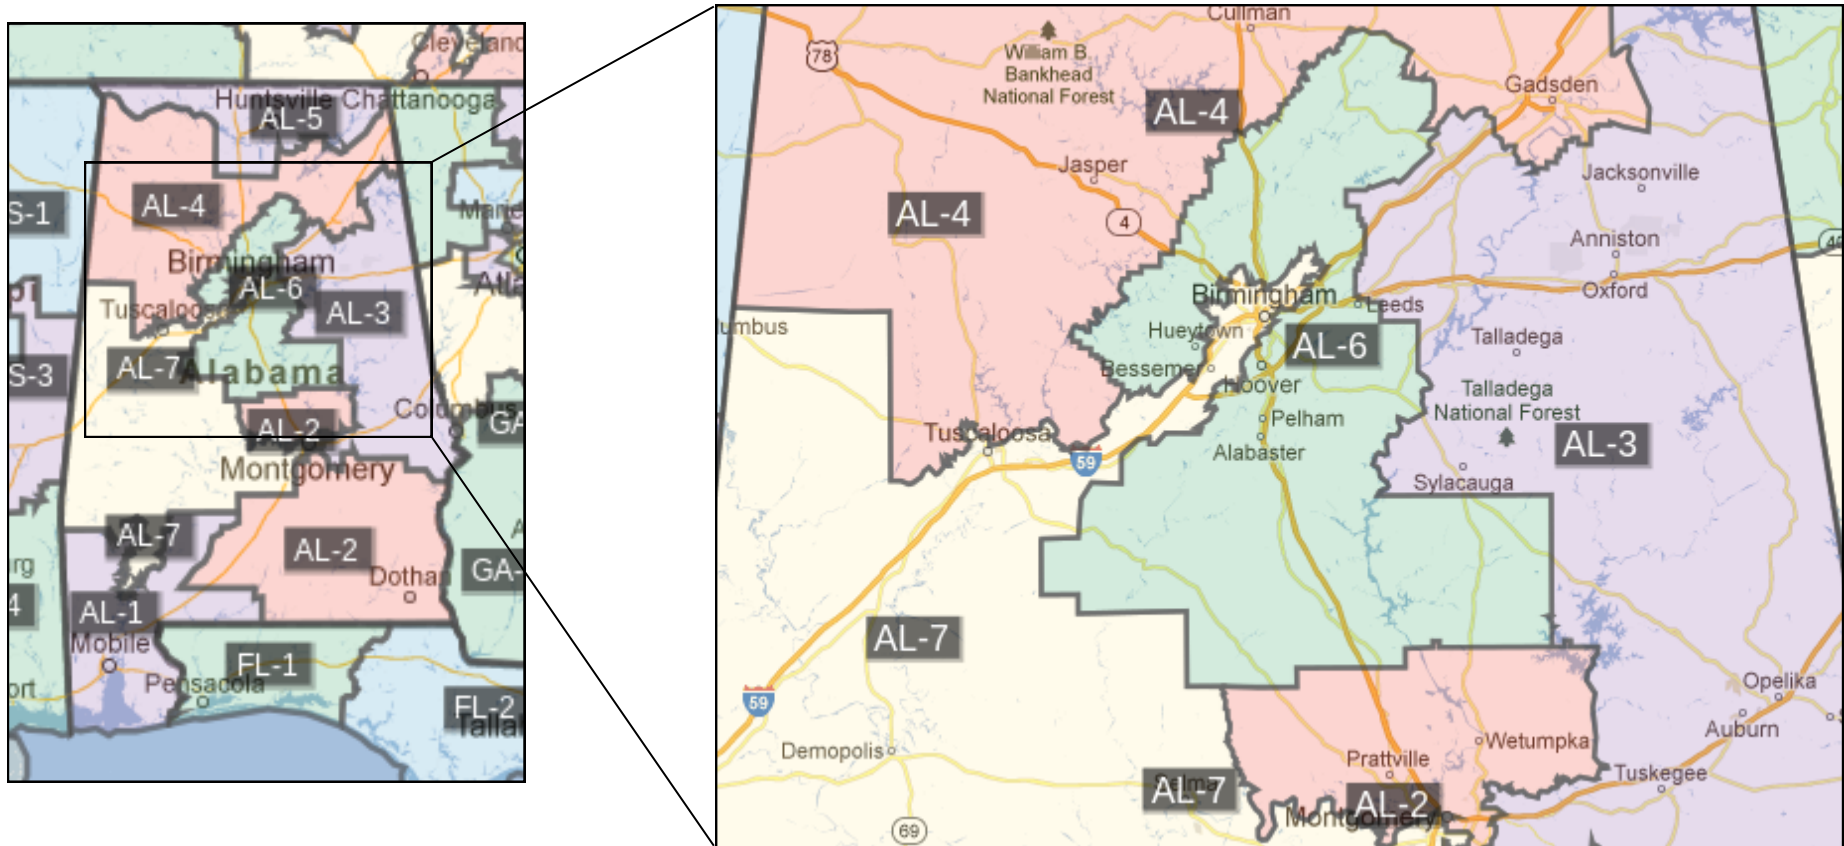

ALABAMA

To find information on your elected officials, visit <http://capwiz.com/pancan/dbq/officials/>

ALABAMA ELECTED OFFICIALS

****INDICATES MEMBER IS IN A KEY DISTRICT (SUBJECT TO CHANGE)**

GOVERNOR

Gov. Robert Bentley (R)

4th District Representative:

****Rep. Robert B. Aderholt (R)**

SENATORS

****Sen. Richard C. Shelby (R)**

Sen. Jeff Sessions (R)

5th District Representative:

Rep. Mo Brooks (R)

REPRESENTATIVE AT LARGE