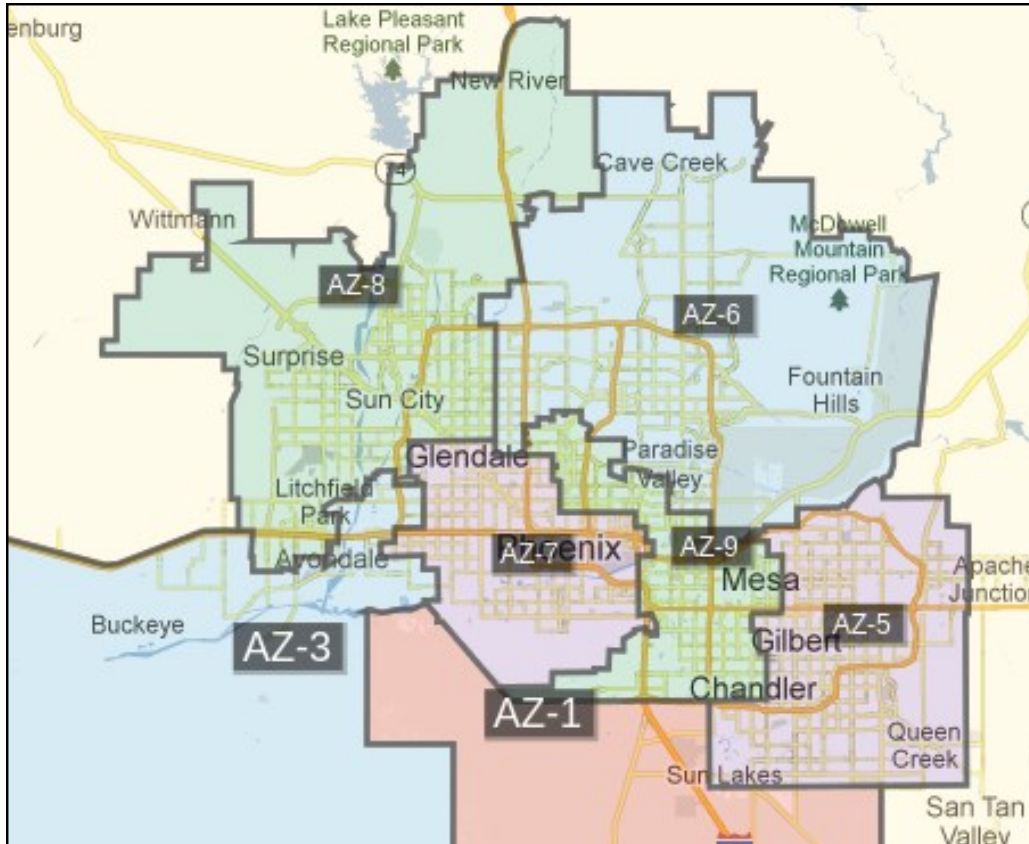

# ARIZONA

To find information on your elected officials, visit <http://capwiz.com/pancan/dbq/officials/>

# ARIZONA ELECTED OFFICIALS

**\*\*INDICATES MEMBER IS IN A KEY DISTRICT (SUBJECT TO CHANGE)**

## GOVERNOR

Gov. Doug Ducey (R)