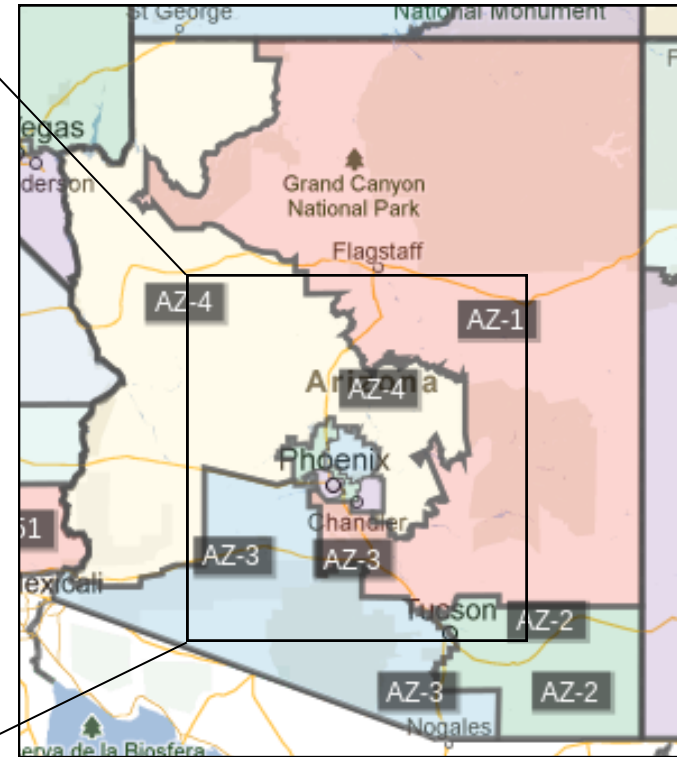

# ARIZONA

To find information on your elected officials, visit <http://capwiz.com/pancan/dbq/officials/>

# ARIZONA ELECTED OFFICIALS

**\*\*INDICATES MEMBER IS IN A KEY DISTRICT (SUBJECT TO CHANGE)**

## GOVERNOR

Gov. Doug Ducey (R)