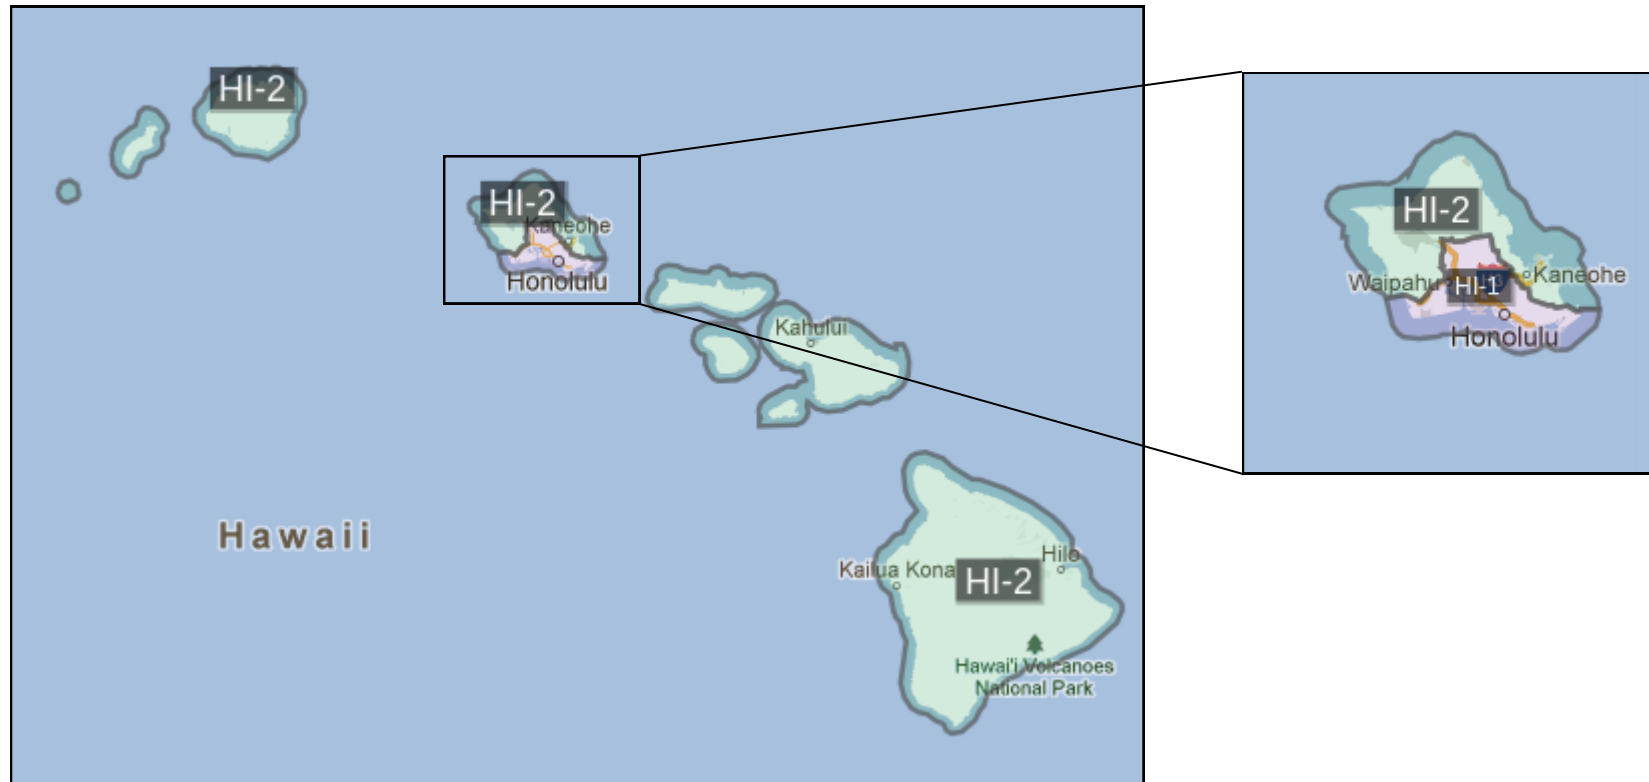

HAWAII

To find information on your elected officials, visit <http://capwiz.com/pancan/dbq/officials/>

HAWAII ELECTED OFFICIALS

****INDICATES MEMBER IS IN A KEY DISTRICT (SUBJECT TO CHANGE)**

Governor:

Gov. David Ige (D)