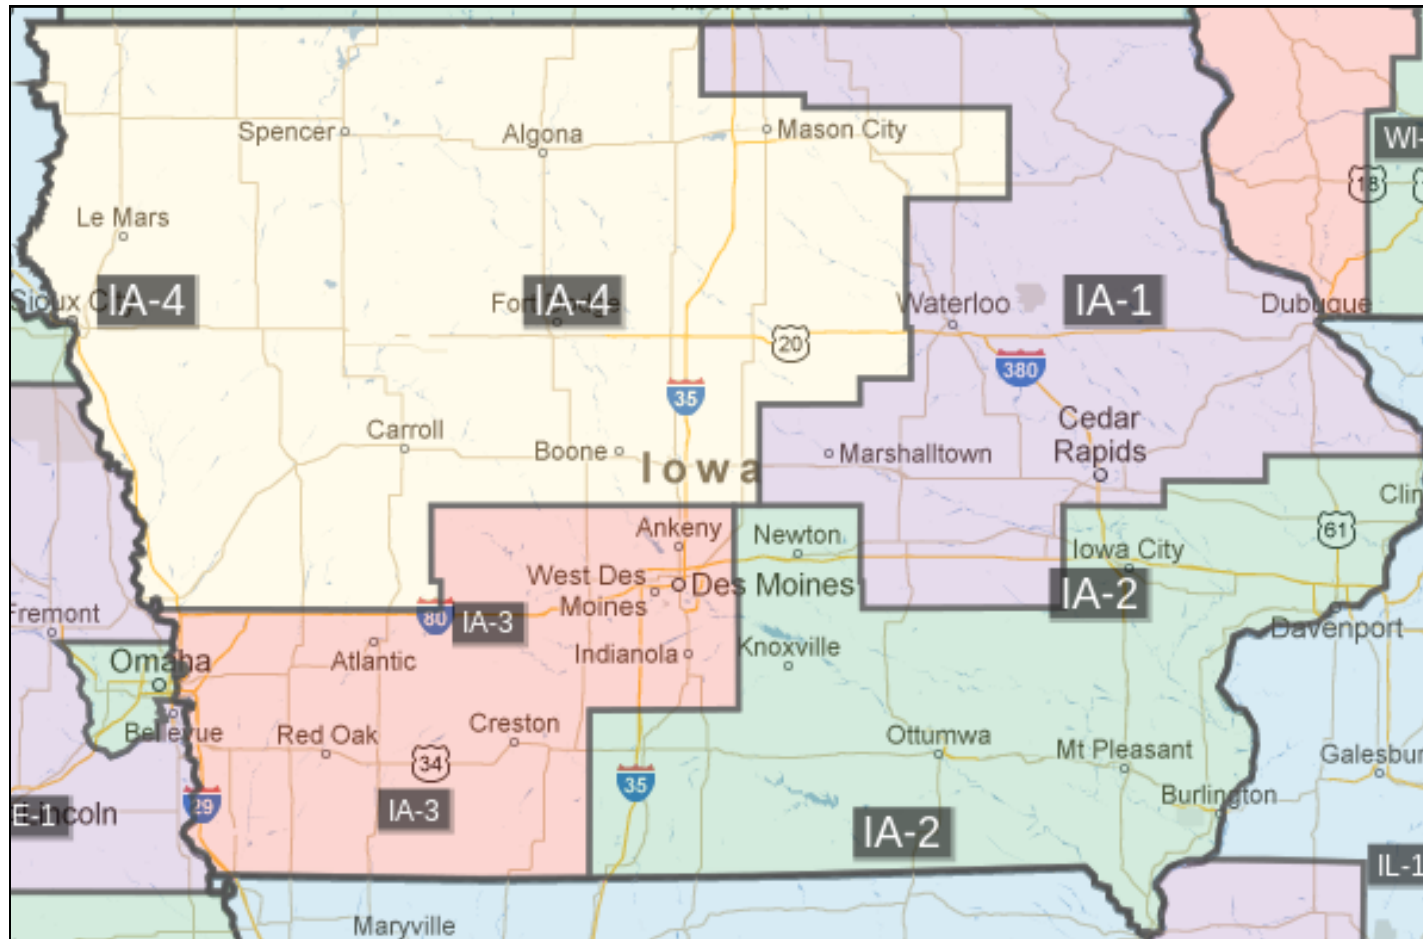

# IOWA

To find information on your elected officials, visit <http://capwiz.com/pancan/dbq/officials/>

# IOWA ELECTED OFFICIALS

**\*\*INDICATES MEMBER IS IN A KEY DISTRICT (SUBJECT TO CHANGE)**

Governor:

Gov. Terry Branstad (R)

Senators:

Sen. Charles E. Grassley (R)

Sen. Joni Ernst (R)

1<sup>st</sup> District Representative:

Rep. Rod Blum (R)

2<sup>nd</sup> District Representative:

**\*\*Rep. David Loeb sack (D)**

3<sup>rd</sup> District Representative:

**\*\*Rep. David Young (R)**

4<sup>th</sup> District Representative:

Rep. Steve King (R)