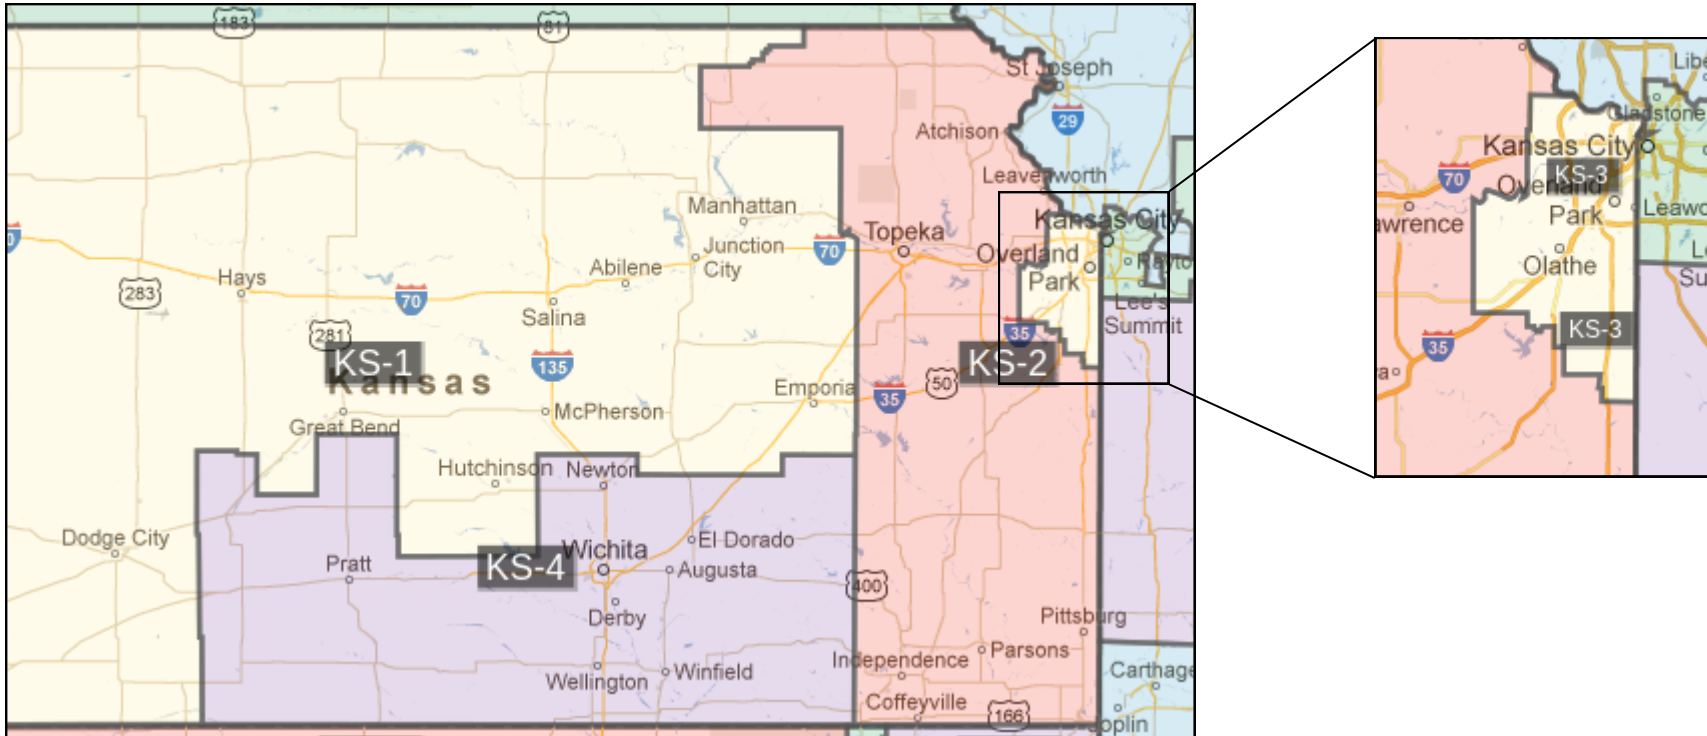

KANSAS

To find information on your elected officials, visit <http://capwiz.com/pancan/dbq/officials/>

KANSAS ELECTED OFFICIALS

****INDICATES MEMBER IS IN A KEY DISTRICT (SUBJECT TO CHANGE)**

Governor:

Gov. Sam Brownback (R)

Senators:

****Sen. Jerry Moran (R)**

****Sen. Pat Roberts (R)**

1st District Representative:

Rep. Tim Huelskamp (R)

2nd District Representative:

Rep. Lynn Jenkins (R)

3rd District Representative: