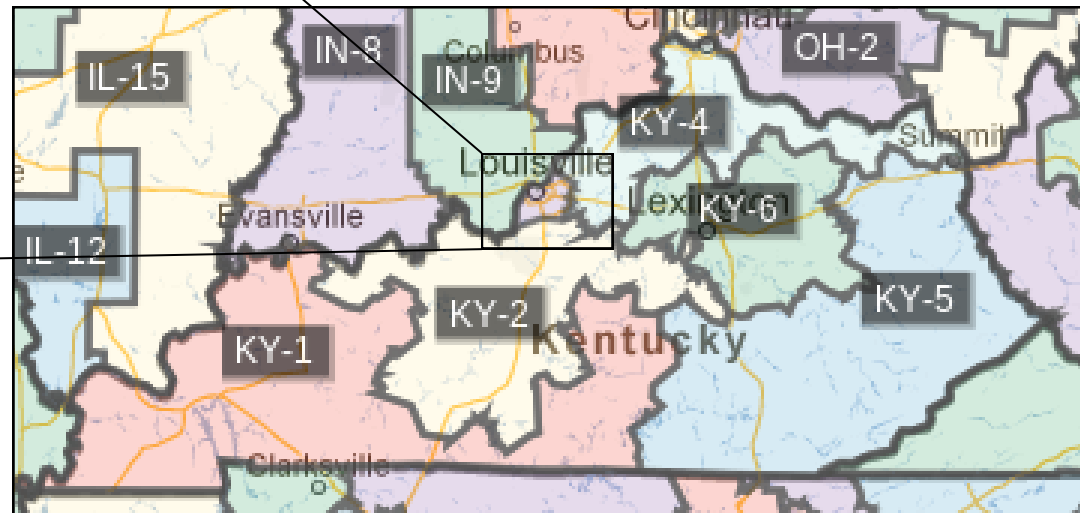

KENTUCKY

To find information on your elected officials, visit <http://capwiz.com/pancan/dbq/officials/>

KENTUCKY ELECTED OFFICIALS

****INDICATES MEMBER IS IN A KEY DISTRICT (SUBJECT TO CHANGE)**

Governor:

Gov. Steve Beshear (D)

5th District Representative:

****Rep. Harold Rogers (R)**

Senators:

****Sen. Rand Paul (R)**

****Sen. Mitch McConnell (R)**

6th District Representative:

Rep. Andy Barr (R)

1st District Representative:

****Rep. Ed Whitfield (R)**

2nd District Representative:

****Rep. Brett Guthrie (R)**

3rd District Representative:

****Rep. John A. Yarmuth (D)**

4th District Representative:

Rep. Thomas Massie (R)