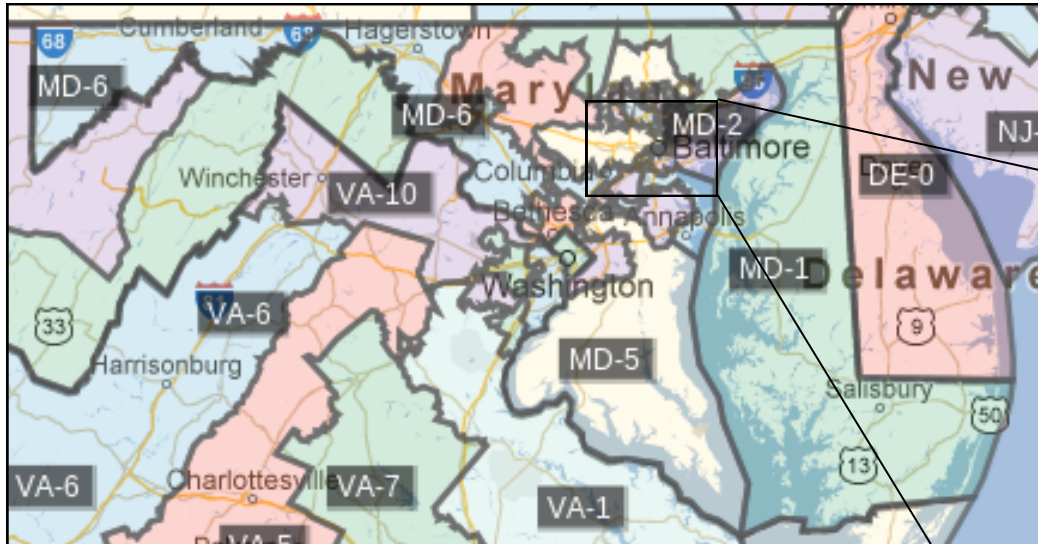

MARYLAND

To find information on your elected officials, visit <http://capwiz.com/pancan/dbq/officials/>

MARYLAND ELECTED OFFICIALS

****INDICATES MEMBER IS IN A KEY DISTRICT (SUBJECT TO CHANGE)**

Governor: