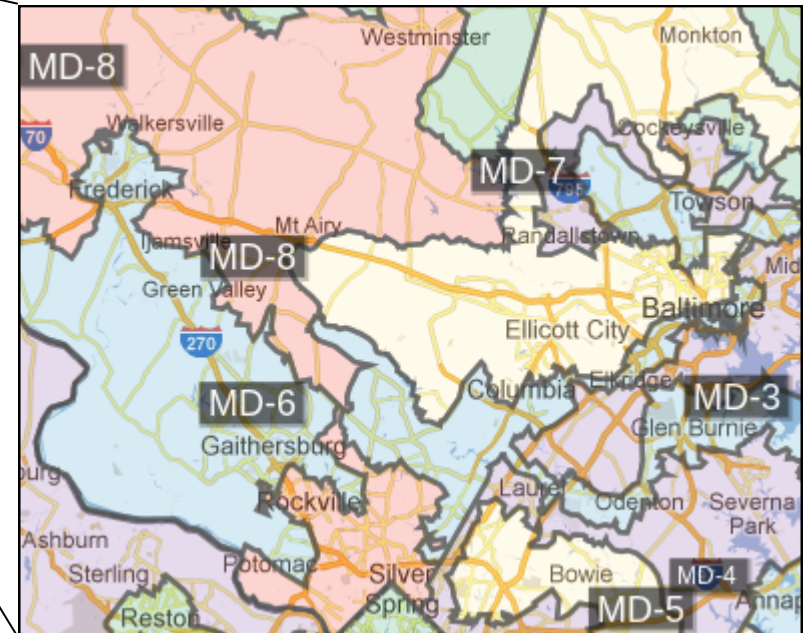

MARYLAND

To find information on your elected officials, visit <http://capwiz.com/pancan/dbq/officials/>

MARYLAND ELECTED OFFICIALS

****INDICATES MEMBER IS IN A KEY DISTRICT (SUBJECT TO CHANGE)**

Governor:

3rd District Representative:

****Rep. John P. Sarbanes (D)**

4th District Representative:

Rep. Donna F. Edwards (D)

5th District Representative:

Rep. Steny H. Hoyer (D)

6th District Representative:

Rep. John Delaney (D)