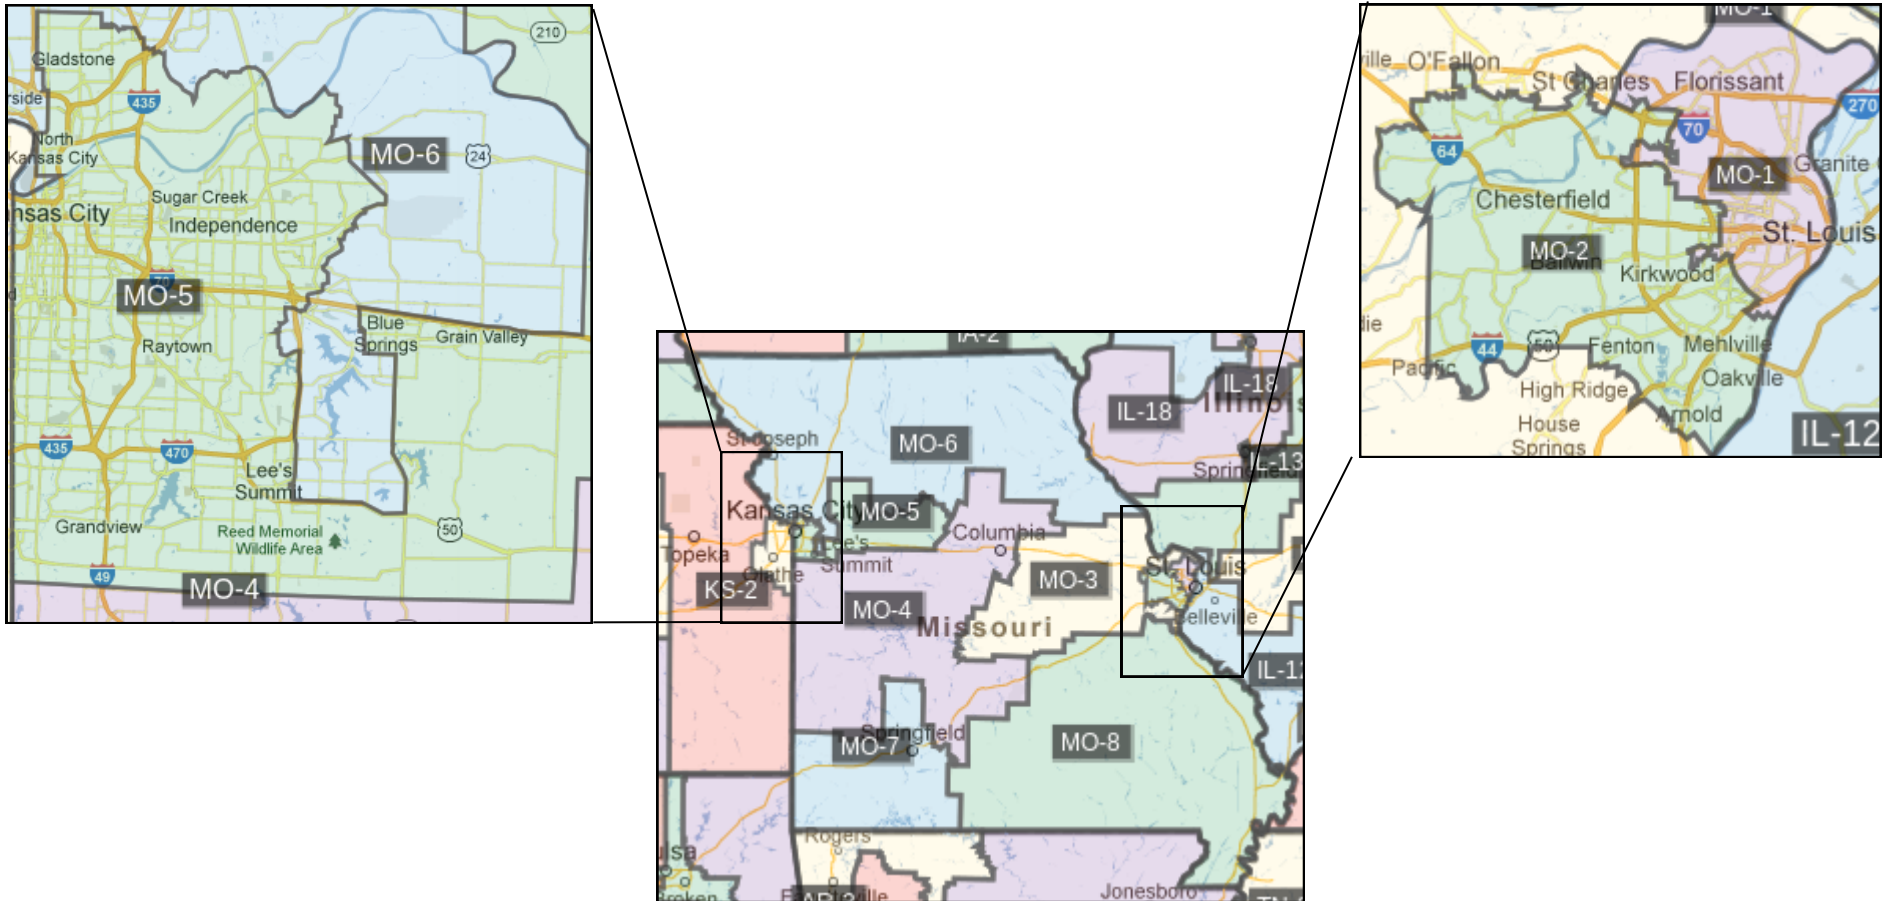

MISSOURI

To find information on your elected officials, visit <http://capwiz.com/pancan/dbq/officials/>

MISSOURI ELECTED OFFICIALS

****INDICATES MEMBER IS IN A KEY DISTRICT (SUBJECT TO CHANGE)**

Governor:

Gov. Jay Nixon (D)

5th District Representative:

Rep. Emanuel Cleaver II (D)

Senators:

****Sen. Roy Blunt (R)**

Sen. Claire McCaskill (D)

6th District Representative:

Rep. Sam Graves (R)

1st District Representative:

Rep. William Lacy Clay (D)

7th District Representative:

****Rep. Billy Long (R)**

2nd District Representative:

Rep. Ann Wagner (R)

8th District Representative:

Rep. Jason T. Smith (R)

3rd District Representative:

Rep. Blaine Luetkemeyer (R)

4th District Representative:

Rep. Vicky Hartzler (R)