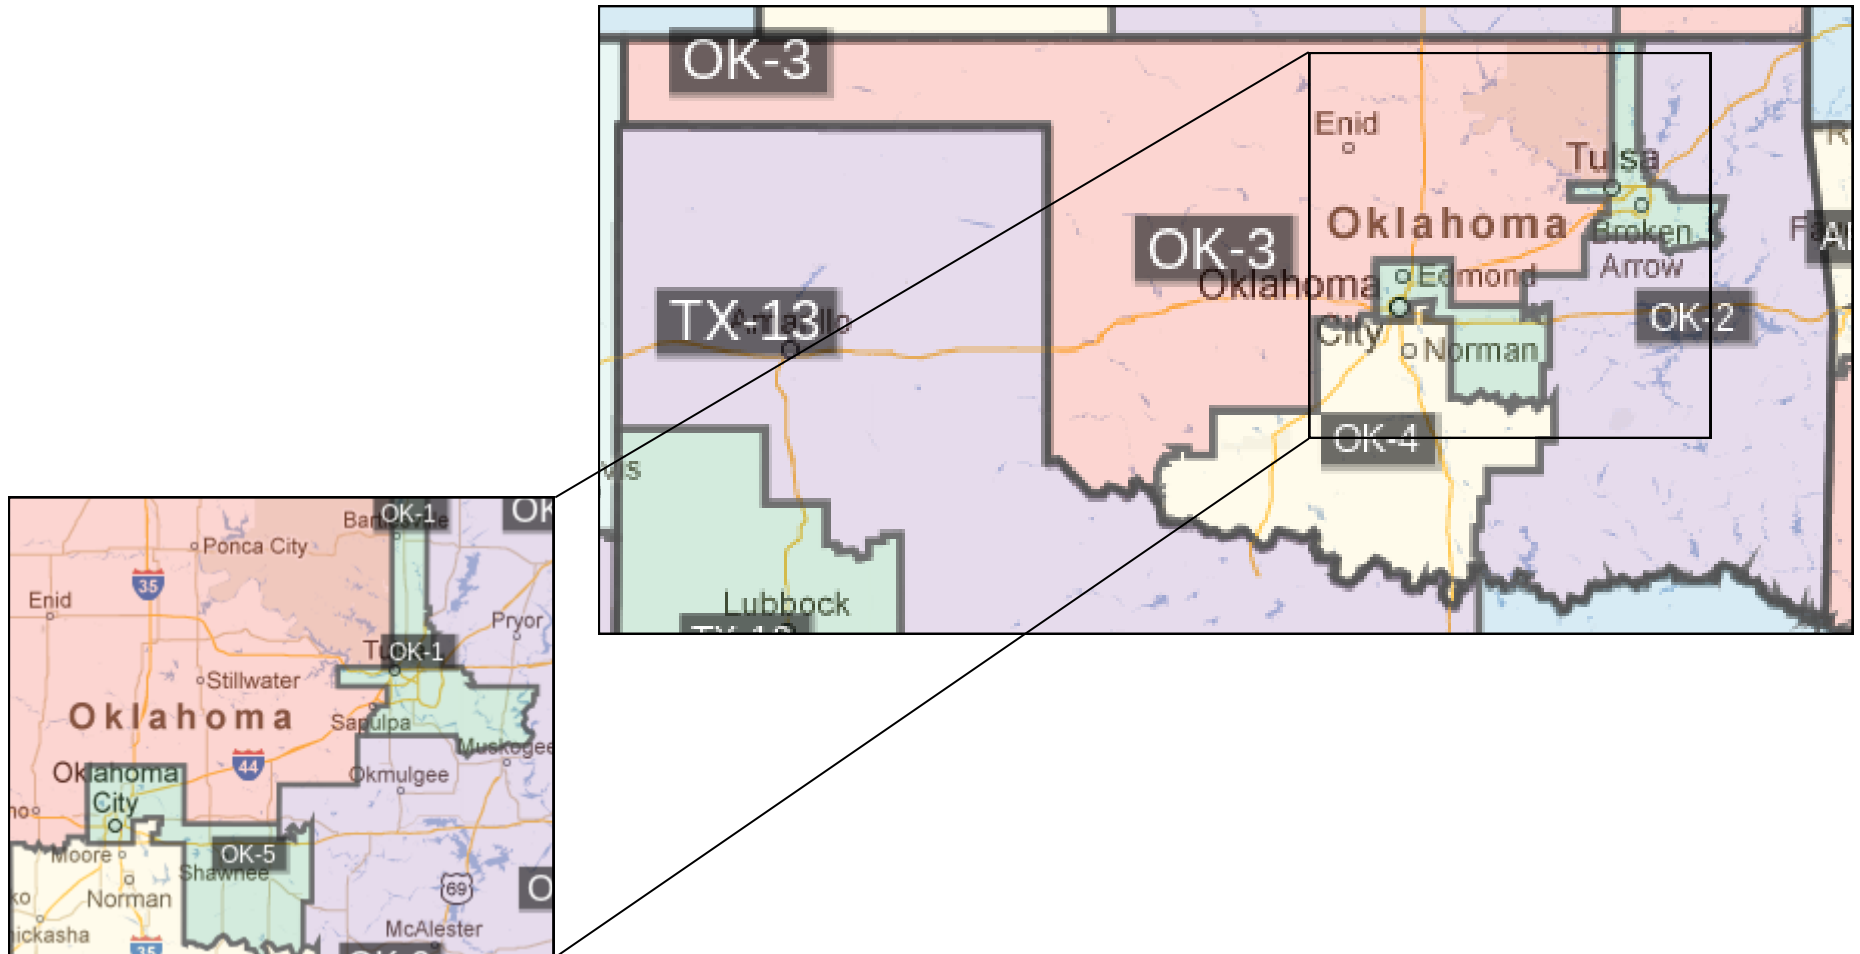

OKLAHOMA

To find information on your elected officials, visit <http://capwiz.com/pancan/dbq/officials/>

OKLAHOMA ELECTED OFFICIALS

****INDICATES MEMBER IS IN A KEY DISTRICT (SUBJECT TO CHANGE)**

Governor:

Gov. Mary Fallin (R)

5th District Representative:

Rep. Steve Russell (R)

Senators:

Sen. James M. Inhofe (R)

****Sen. James Lankford (R)**

1st District Representative:

Rep. Jim Bridenstine (R)