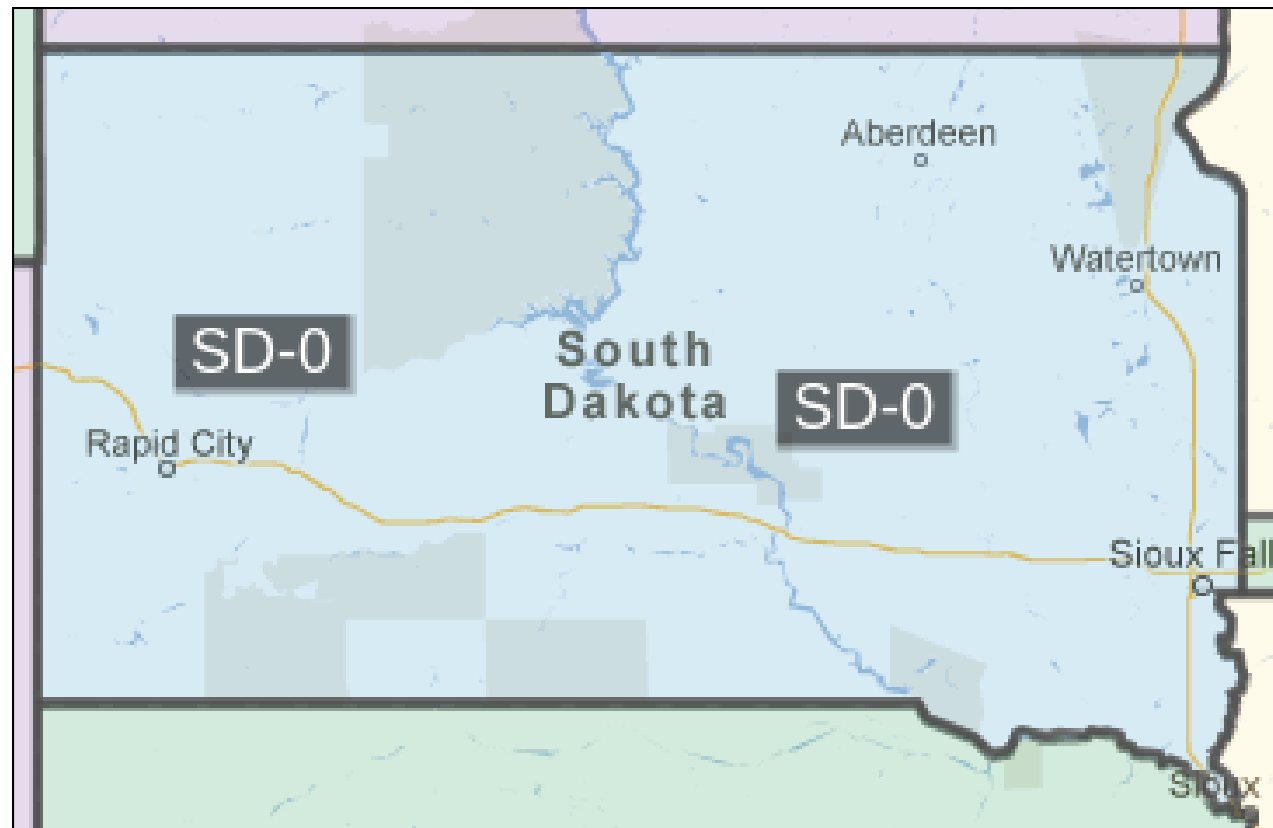

SOUTH DAKOTA

To find information on your elected officials, visit <http://capwiz.com/pancan/dbq/officials/>

SOUTH DAKOTA ELECTED OFFICIALS

****INDICATES MEMBER IS IN A KEY DISTRICT (SUBJECT TO CHANGE)**

Governor:

Gov. Dennis Daugaard (R)

Senators:

Sen. Mike Rounds (R)

Sen. John Thune (R)

Representative At Large:

Rep. Kristi Noem (R)

Tom Rice (R)