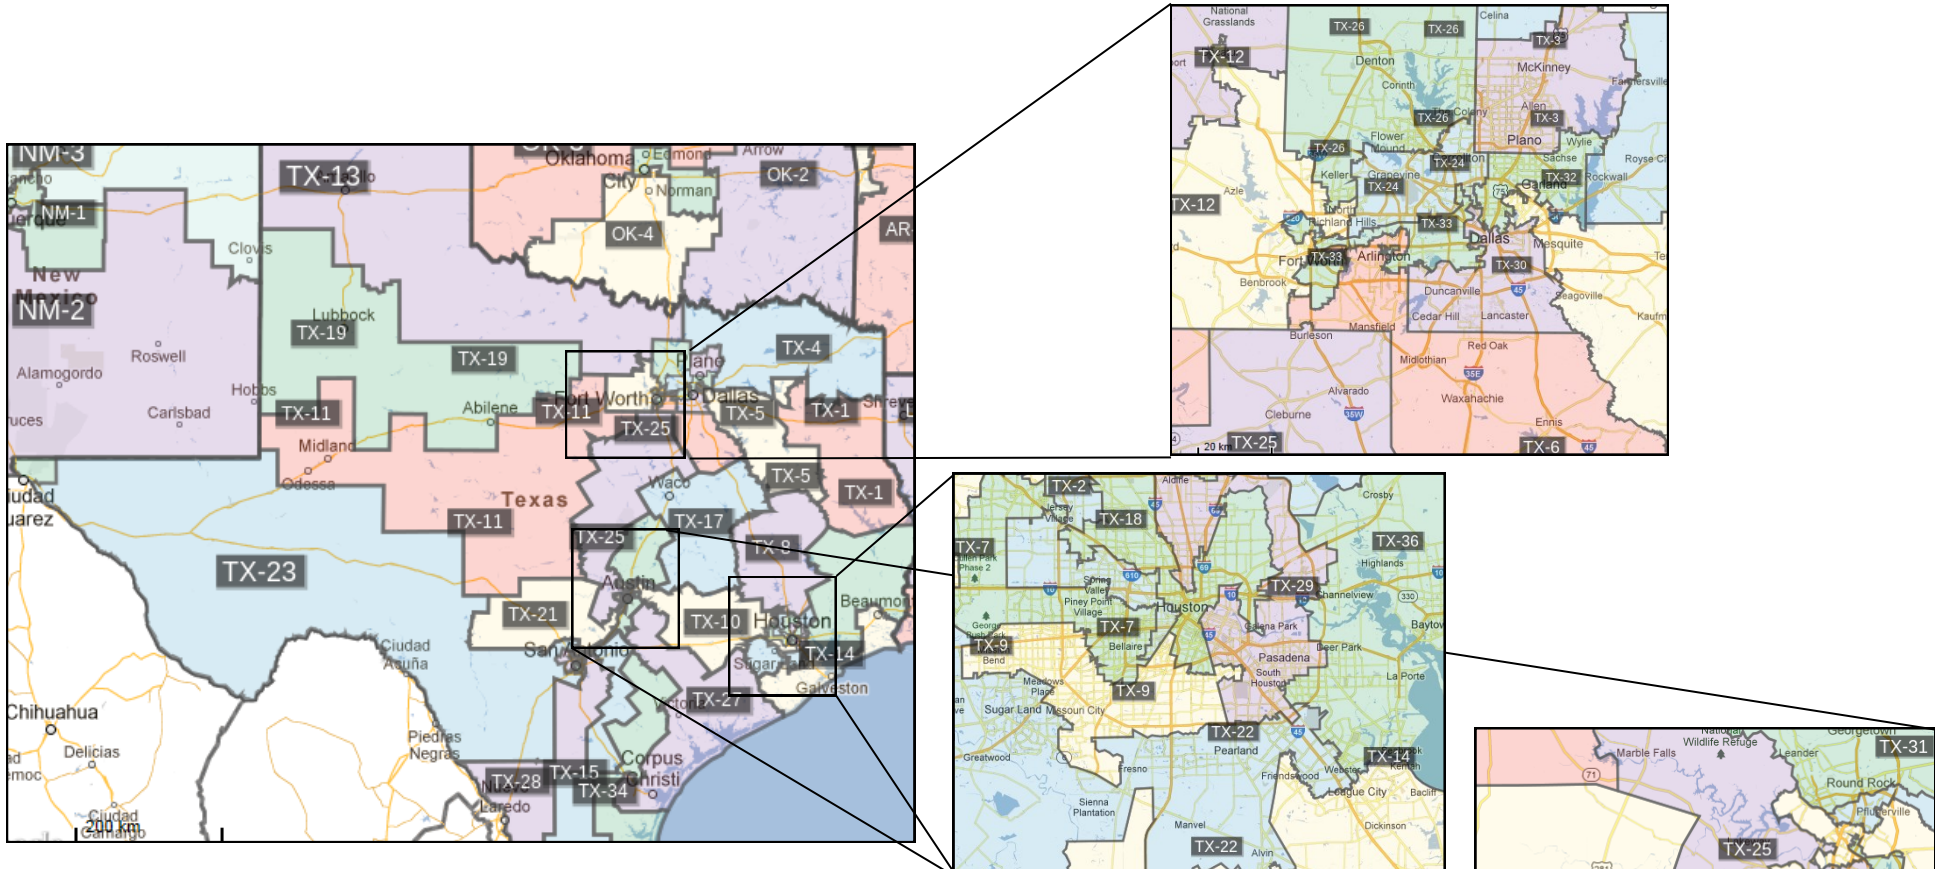

TEXAS

To find information on your elected officials, visit <http://capwiz.com/pancan/dbq/officials/>

Pancreatic Cancer Action Network
1500 Rosecrans Ave., Ste. 200
Manhattan Beach, CA 90266
Main 877 272 6226 | Fax 310 725 0029

Government Affairs and Advocacy
1050 Connecticut Ave. NW, 10th Floor
Washington, DC 20036
Main 202 742 6699 | Fax 202 742 6518